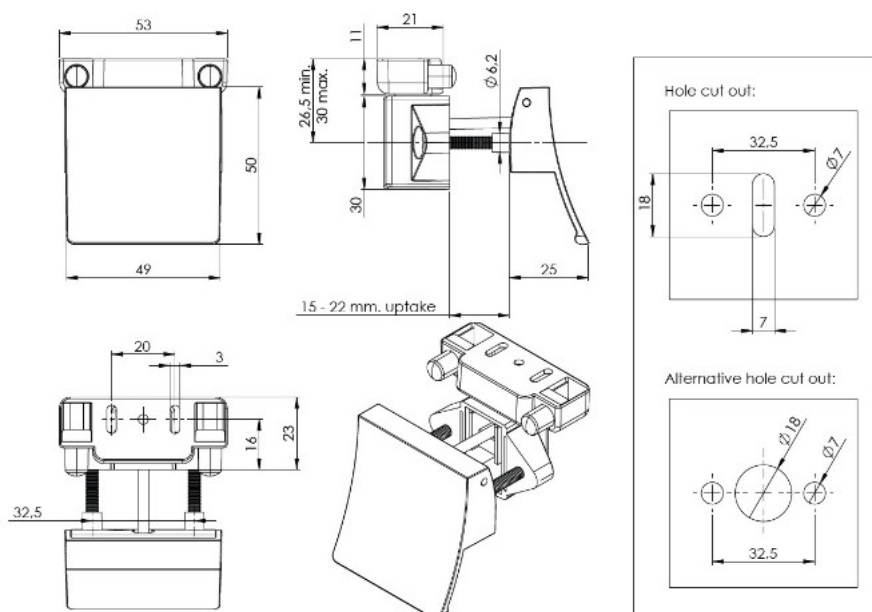

PRODUCT SHEET

Description:

Slam Lock "RV", W/Lift Handle "L", 15-22mm, Black, Zamak Handle & Grey ABS Housing, Incl. Grey ABS Striker W/Spring Tension

Item number:

14.03.076-0

Units	Box	Carton	HS Code	Barcode
Pcs.	10	100	8301300000	
				5704866518369